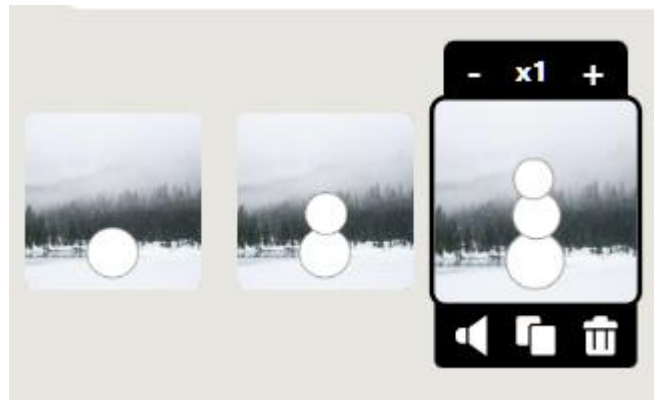

6. Duplicate your last frame 3 times.

7. When done, click Export, name your GIF and select Downloads. (It will save to your Downloads folder.)