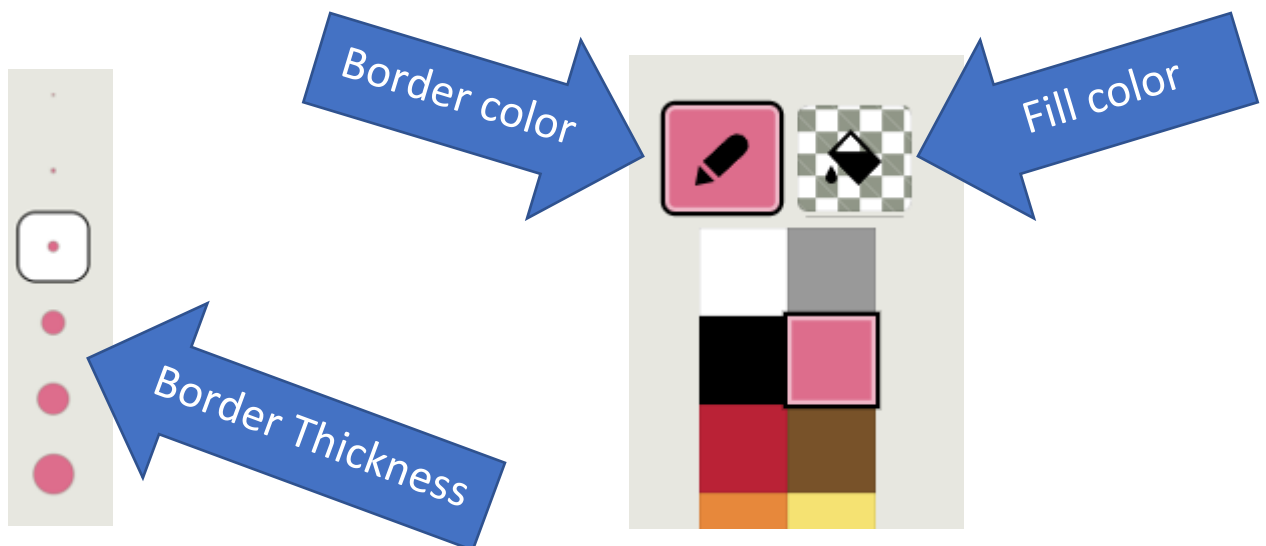

Brush Ninja – Snowman GIF

<https://brush.ninja/>

[Brush Ninja](https://brush.ninja/) is a **digital art tool** that allows you to create hand-drawn, animated gifs. You can use digital brushes, colors, and other features to easily design your own gifs. The ability to add multiple frames allows drawings to come to life.

a. Choose a shape:

b. Set the border thickness, border color and fill color:

4. Next, duplicate the page to make the next frame in your GIF.

5. On the next frame, add another shape to build your Snowman and duplicate the frame. Continue to add one element to your snowman.