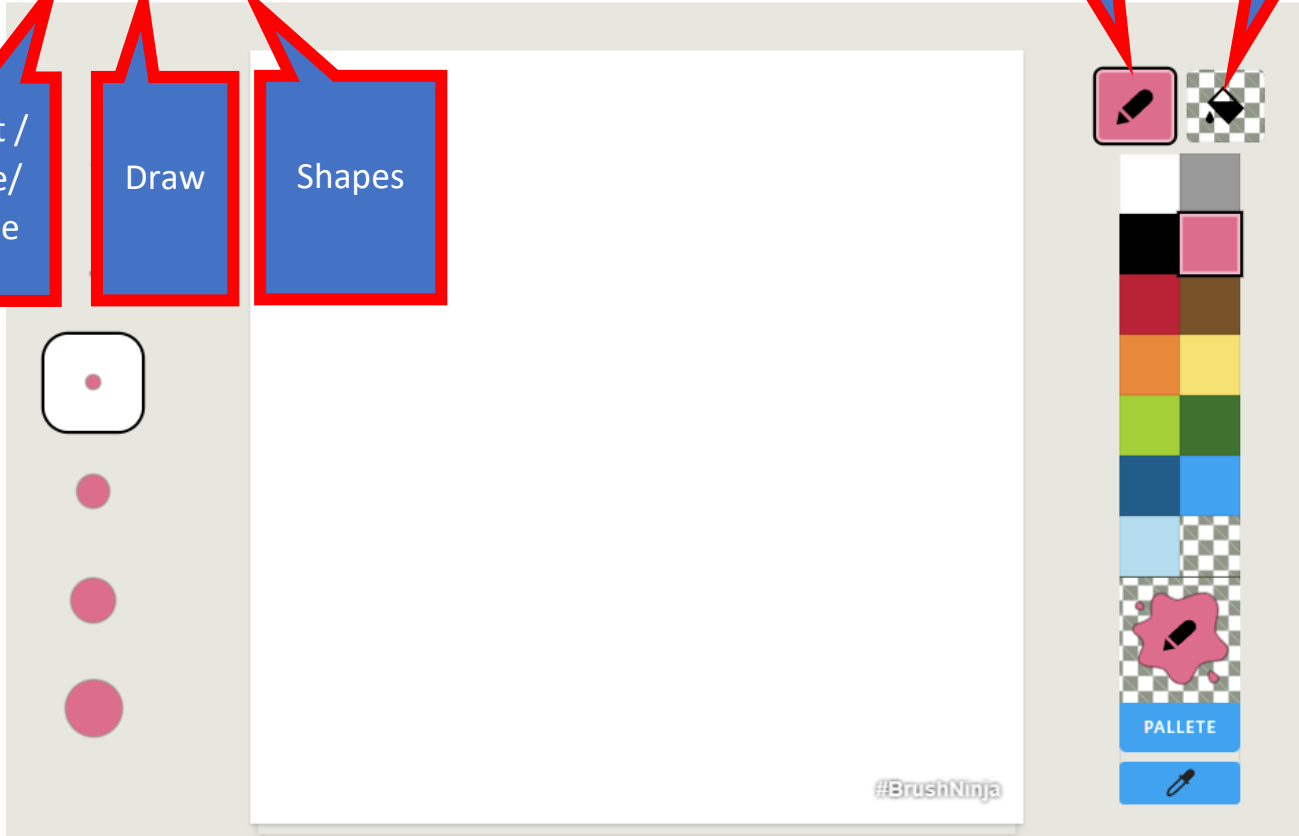

a. Choose a shape:

b. Set the border thickness, border color and fill color:

4. Next, duplicate the page to make the next frame in your GIF.

5. On the next frame, add another shape to build your Snowman and duplicate the frame. Continue to add one element to your snowman.

Brush Ninja ANIMATED GIF CREATOR

New Open Save Export

Select / Move / Resize Draw Shapes Pencil Smooth Dot Dash Speed Maser

Select / Move / Resize

Draw

Shapes

Border color

Fill Color